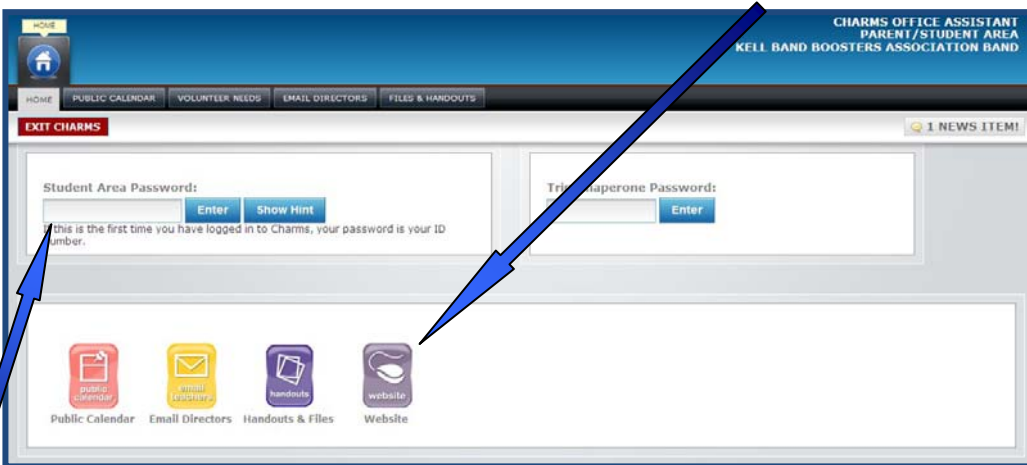

# Kell Bands CHARMS Instructions

- You may access CHARMS by going to <http://www.charmsmusic.com> or [www.charmsoffice.com](http://www.charmsoffice.com)
- Go to Parent/Student Login and type “kellband” as the School Code.

- You will now have access to the Parent/Student Area. Here you will find a link to the band calendar, be able to email the directors, have access to handouts, link to the band website.

- To enter the secure site you will need to login. Your default Student Password is your Cobb County Student ID number (your lunch number).