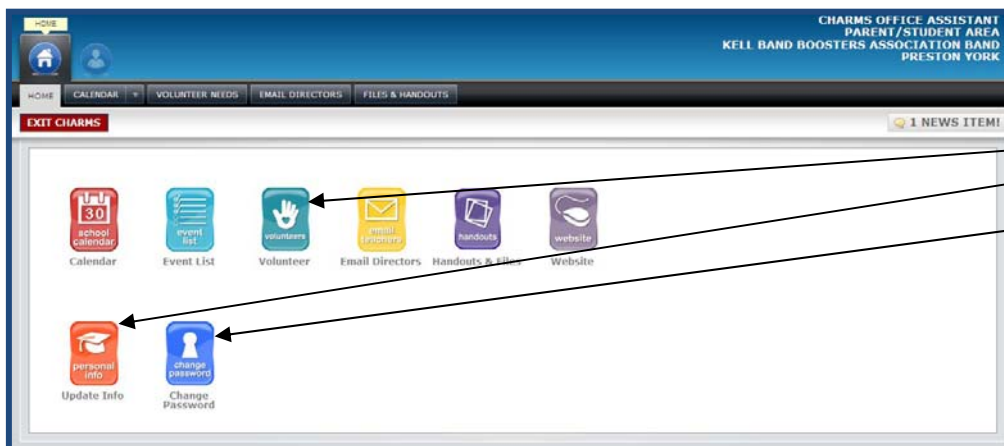

- Sign up to volunteer
- Change personal information
- Change your password

If you have any questions, please e-mail kellbands@gmail.com